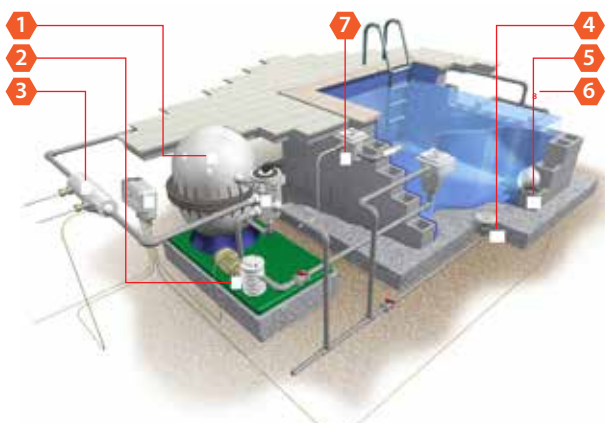

## SKIMMER SYSTEM

Water is removed from the pool via a skimmer which has a flap lid that positions itself according to the surface of the water. The water is then taken to the filtration plant, purified, and fresh water is circulated into the pool.

## DECK DRAIN SYSTEM

Deck drain system provides an effective drainage system for concrete pools. In this system, the overflowing water collected on the drains is taken to the balancing tank. The filtration plant takes the turbid water from the balancing tank, purifies it, and circulates it into the via inlet nozzles.