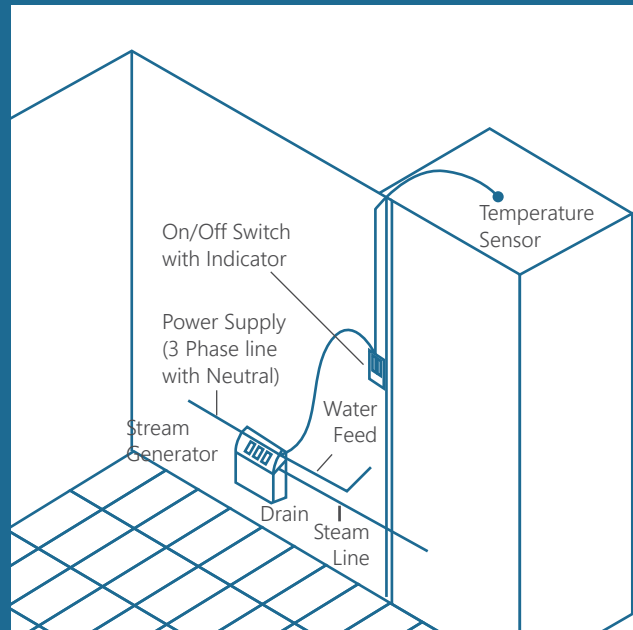

## STEAM HEAD

The Steam Head is provided at the inlet of the steam inside the steam room. It is designed for even distribution of steam into the room and includes a provision to add aroma oil. Eucalyptus or other scents can be added to the steam for a unique aromatherapy experience.