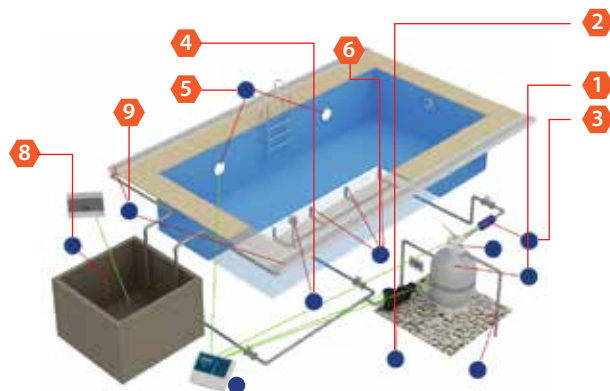

## SKIMMER SYSTEM

Water is removed from the pool via a skimmer which has a flap lid that positions itself according to the surface of the water. The water is then taken to the filtration plant, purified, and fresh water is circulated into the pool.

- 1 Filter
- 2 Pump
- 3 Heater
- 4 Main Drain
- 5 Underwater Light
- 6 Inlets
- 7 Skimmer
- 8 Balancing Tank
- 9 Deck Drain

## DECK DRAIN SYSTEM

Deck drain system provides an effective drainage system for concrete pools. In this system, the overflowing water collected on the drains is taken to the balancing tank. The filtration plant takes the turbid water from the balancing tank, purifies it, and circulates it into the via inlet nozzles.