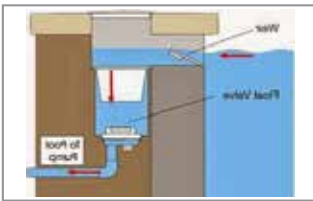

SKIMMER SYSTEM POOL