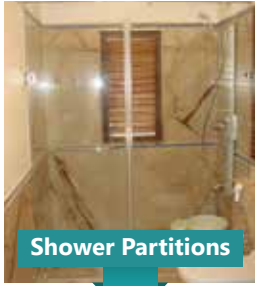

Associate Concerns :

Specialize in Design / Supply / Turnkey Installation of :

SURYAA'S
HARDWARE
POINT

Retailer of Branded High Quality Hardware Fittings

BRANCH OFFICE :
SUYRYAA'S HARDWARE POINT
1026 D, MTP Road (Rakaa Complex)
East Ponnurangam Road, (Corner)
Coimbatore - 641 002.

FACTORY : Site No. 42,
T.N. Chinnaswamy Avenue,
Rangammal Kovil Street, Peelamedu,
Coimbatore - 641 012.
Phone : +91-422-257 2400

H.O. : (Old No. 33) No.38, 9th Street,
Tatabad, Coimbatore - 641012,
Tamilnadu, INDIA.

Tel : +91 2494810, 4373403
Email : prontofitness@yahoo.com
Web : www.prontopools.com