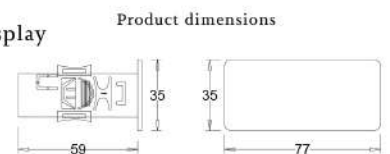

STEAM BATH

Steam & Sauna Solutions
www.steamx.in

TEMPERTURE CONTROL

Z- Series

Model Details

Variants: Compatible with 4.5kW / 6kW / 7.5kW / 10kW

Control Panel Size: 116(L) x39(B) x67(H) mm

Product Highlights:

1. Touch screen control panel display
2. Time/temperature setting,
3. User friendly

Y- Series

Model Details

Variants: Compatible with 4.5kW / 6kW / 7.5kW / 10kW

Control Panel Size: 77(L) x59(B) x35(H) mm

Product Highlights:

1. Feature Touch screen panel display
2. Time/temperature setting,
3. Robust

STEAM BATH

Steam & Sauna Solutions

www.steamx.in

STEAM GENERATOR

Model No.	kW	Room Size ft ³	Wire Size	MCB
STX-D1	4.5	upto 100	4	32 A, 2 pole
STX-D2	4.5	upto 100	4	32 A, 4 pole
STX-F1	6	101-150	6	40 A, 4 pole
STX-G1	7.5	151-225	6	40 A, 4 pole
STX-J1	10	226-370	6	40 A, 4 pole
STX-L1	12	371-575	6	40 A, 4 pole
STX-O1	15	576-675	6	40 A, 4 pole