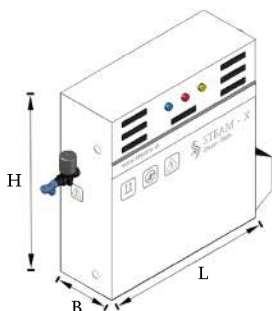

kW	l	b	h	x	y
4.5	430	155	465	50	170
4.5	430	155	465	50	170
6	500	203	460	50	170
7.5	500	203	460	50	170
10	530	340	580	50	170
12	530	340	580	50	170
15	530	340	580	50	170

(mm)