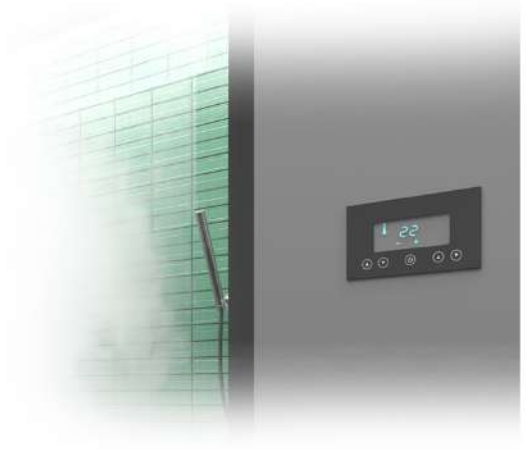

STEAM BATH

Steam & Sauna Solutions
www.steamx.in

TEMPERTURE CONTROL

Z- Series

Model Details

Variants: Compatible with 4.5kW / 6kW / 7.5kW / 10kW

Control Panel Size: 116(L) x39(B) x67(H) mm

Product Highlights:

1. Touch screen control panel display
2. Time/temperature setting,
3. User friendly

Y- Series

Model Details

Variants: Compatible with 4.5kW / 6kW / 7.5kW / 10kW

Control Panel Size: 77(L) x59(B) x35(H) mm

Product Highlights: