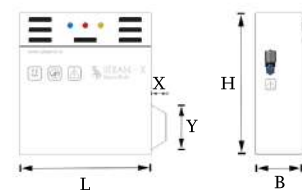

Steam & Sauna Solutions

www.steamx.in