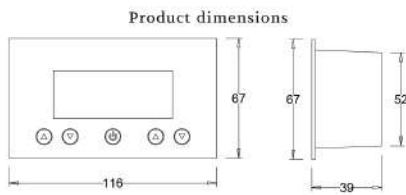

STEAM BATH

Steam & Sauna Solutions
www.steamx.in

TEMPERTURE CONTROL

Z- Series

Model Details

Variants: Compatible with 4.5kW / 6kW / 7.5kW / 10kW

Control Panel Size: 116(L) x39(B) x67(H) mm

Product Highlights:

1. Touch screen control panel display
2. Time/temperature setting,
3. User friendly

Y- Series

Model Details

Variants: Compatible with 4.5kW / 6kW / 7.5kW / 10kW

Control Panel Size: 77(L) x59(B) x35(H) mm

Product Highlights:

kW	l	b	h	x	y
4.5	430	155	465	50	170
4.5	430	155	465	50	170
6	500	203	460	50	170
7.5	500	203	460	50	170
10	530	340	580	50	170
12	530	340	580	50	170
15	530	340	580	50	170

(mm)

Steam & Sauna Solutions

www.steamx.in