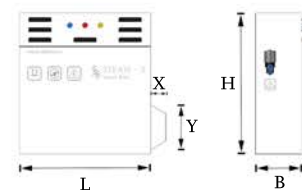

Steam & Sauna Solutions

www.steamx.in