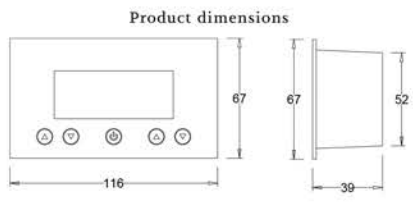

TEMPERTURE CONTROL

Z- Series

Model Details

Variants: Compatible with 4.5kW / 6kW / 7.5kW / 10kW

Control Panel Size: 116(L) x39(B) x67(H) mm

Product Highlights:

1. Touch screen control panel display
2. Time/temperature setting,
3. User friendly