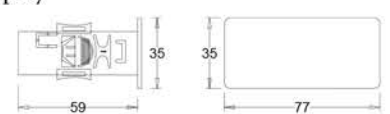

Product Highlights:

1. Feature Touch screen panel display
2. Time/temperature setting,
3. Robust

Product dimensions